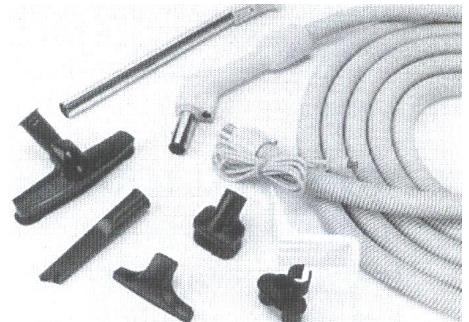

Sweep & Groom

Model 1365

Features at a Glance.....

- ✓ **Electronic Sensor System: Detects Jams and Stops the Motor**
- ✓ **Two-button-lock Wands**
- ✓ **For Cleaning all types of Surfaces:
Carpet as well as Hard-surfaces**
- ✓ **Color Available: Grey**
- ✓ **Belt View Window**
- ✓ **Large Rubber Furniture Guard**
- ✓ **Indicator lights**
- ✓ **On/off switch**
- ✓ **Dual Edge Cleaning**

- ✓ **Geared Belt**

- ✓ **Heavy duty motor**
- ✓ **14-inch wide cleaning base**
- ✓ **Balanced Brushroll micro-switch**
- ✓ **Steel Brush Roller**
- ✓ **Replaceable Brush Strips**

Can be Purchased with the Central Vacuum Toolkit that includes: 30-foot crushproof Hose with 360-degree handle, Two metal Wands, Floor Tool, Upholstery Tool, Dusting Brush, Crevice Tool, Clip-on Tool Caddy, and Hose Hanger.